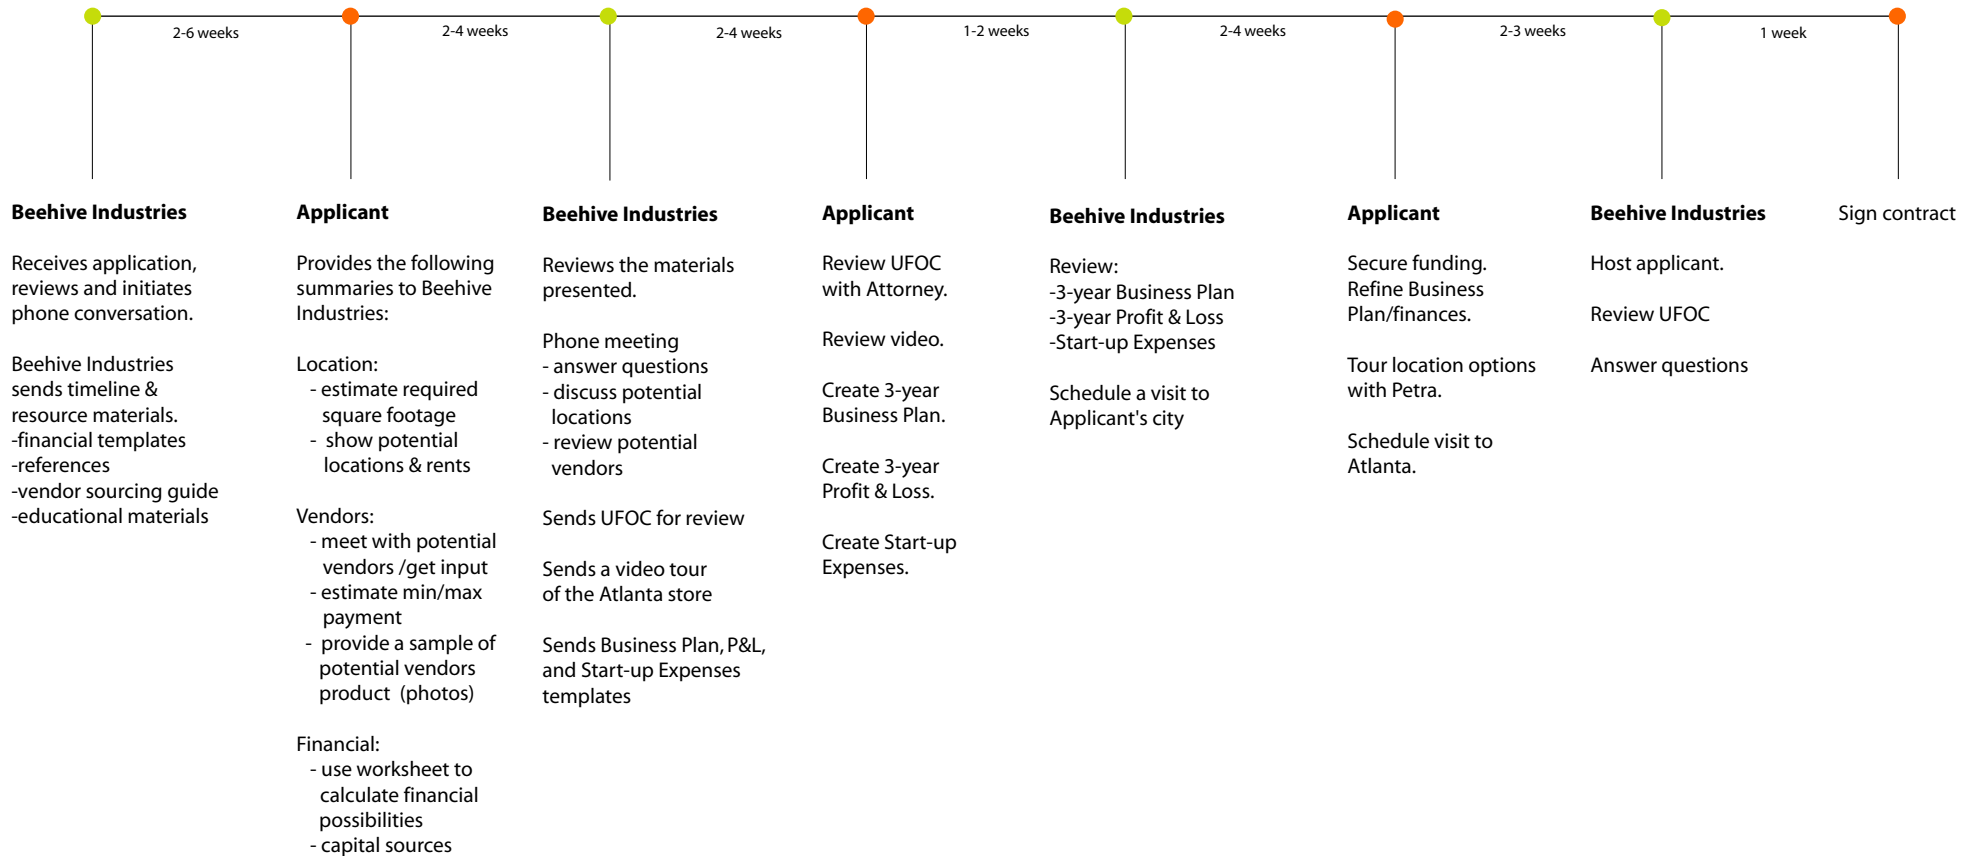

Phase 1: Becoming a franchisee 12-24 weeks

Phase 2: Beehive Franchise Start-up 20-33 weeks